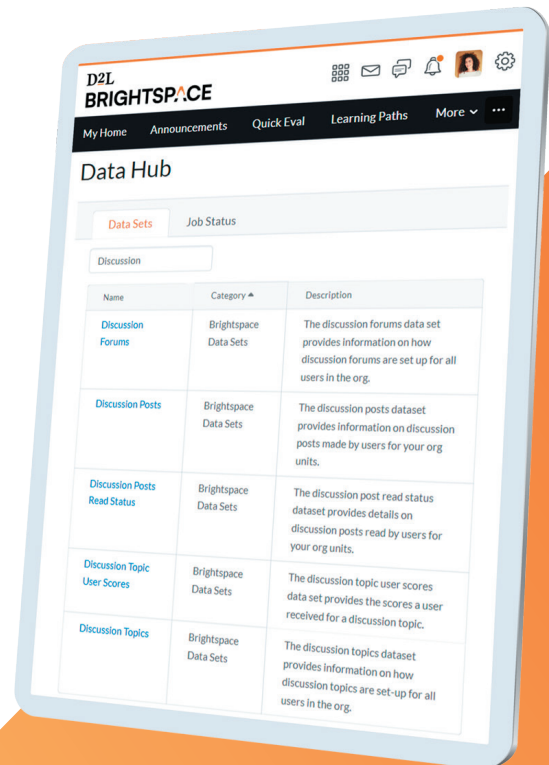

Access the Right Data at the Right Time With D2L Brightspace

Data and reporting are essential to making informed decisions and measuring outcomes on a school and district level. Empower your leaders and teachers with insights that help maximize student success and drive change.

ACCESS YOUR DATA, YOUR WAY

- Access data for every tool in Brightspace by leveraging 120+ raw Brightspace Data Sets or 16 Advanced Data Sets that make it easy to get started with analytics.
- Gain flexibility in how you measure and consume your data and develop insights truly relevant to your district. Access open source code libraries and standards-based integrations so your data, downloadable data sets and timely insights can be incorporated into your normal workflows and business intelligence tools.
- Determine what's working well and where there's room to improve outcomes and return on investment. Combine data such as tool usage with grades to uncover correlations between which tools are used and how students perform.

Nathan Bishop, Principal, Blyth Academy

DIG DEEPER INTO DATA AND VISUALIZATIONS WITH PERFORMANCE+

- Save time with strategic, predesigned dashboards that answer your questions about course and learner engagement, adoption and assessment quality.
- Access rich visualizations, create powerful reports and communicate results using the Insights Report Builder.
- Identify and support at-risk students early on by estimating final grades, understanding where they might need extra attention, and planning ways to intervene with Predictive Analytics.
- Automate personalized learning paths for each student and help them close knowledge gaps with the adaptive learning engine.